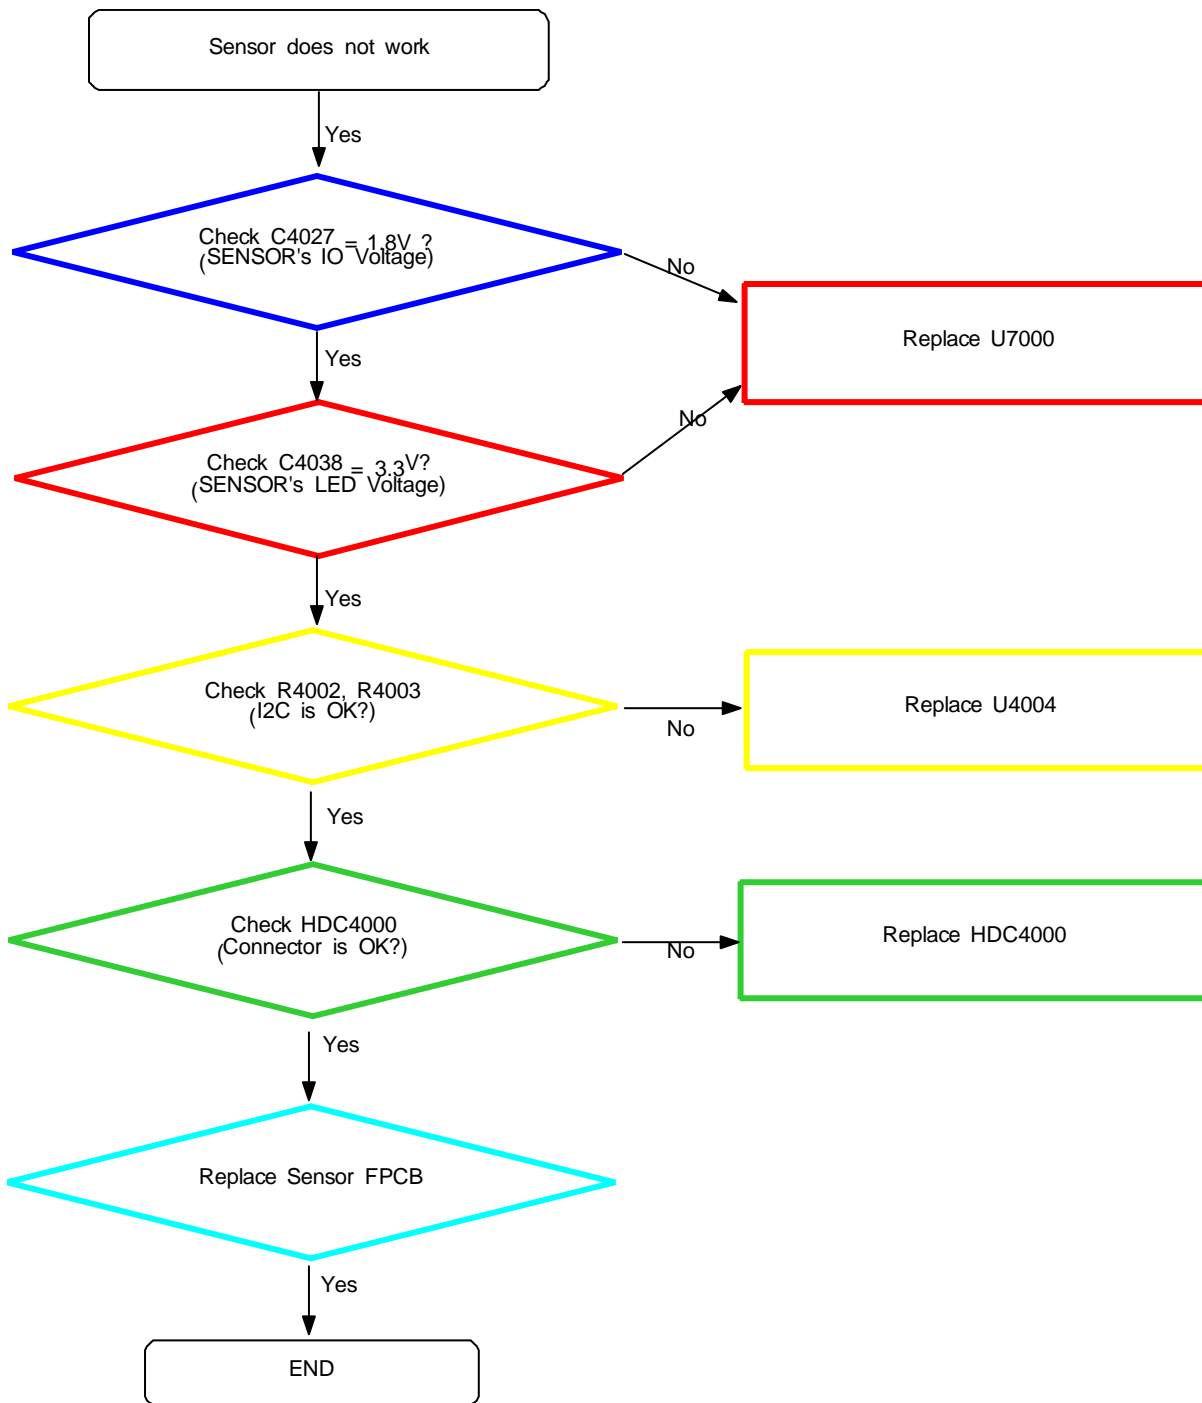

8-3-2. Initial

8. Level 3 Repair

8-3-3. No Service

8. Level 3 Repair

8-3-4. SIM & T-Flash Part

8. Level 3 Repair

8-3-5. Charging Part

8. Level 3 Repair

8-3-6. OTG

8. Level 3 Repair

8-3-7-1. Sensor Hub

8. Level 3 Repair

8-3-7-2. Magnetic Sensor

8. Level 3 Repair

8-3-7-3. 6Axis Sensor

8. Level 3 Repair

8-3-7-4. Barometer sensor

8. Level 3 Repair

8-3-7-5. Proximity+RGB sensor

8. Level 3 Repair

8-3-7-6. HRM Sensor

8. Level 3 Repair

8-3-7-7. Hall Sensor

8. Level 3 Repair