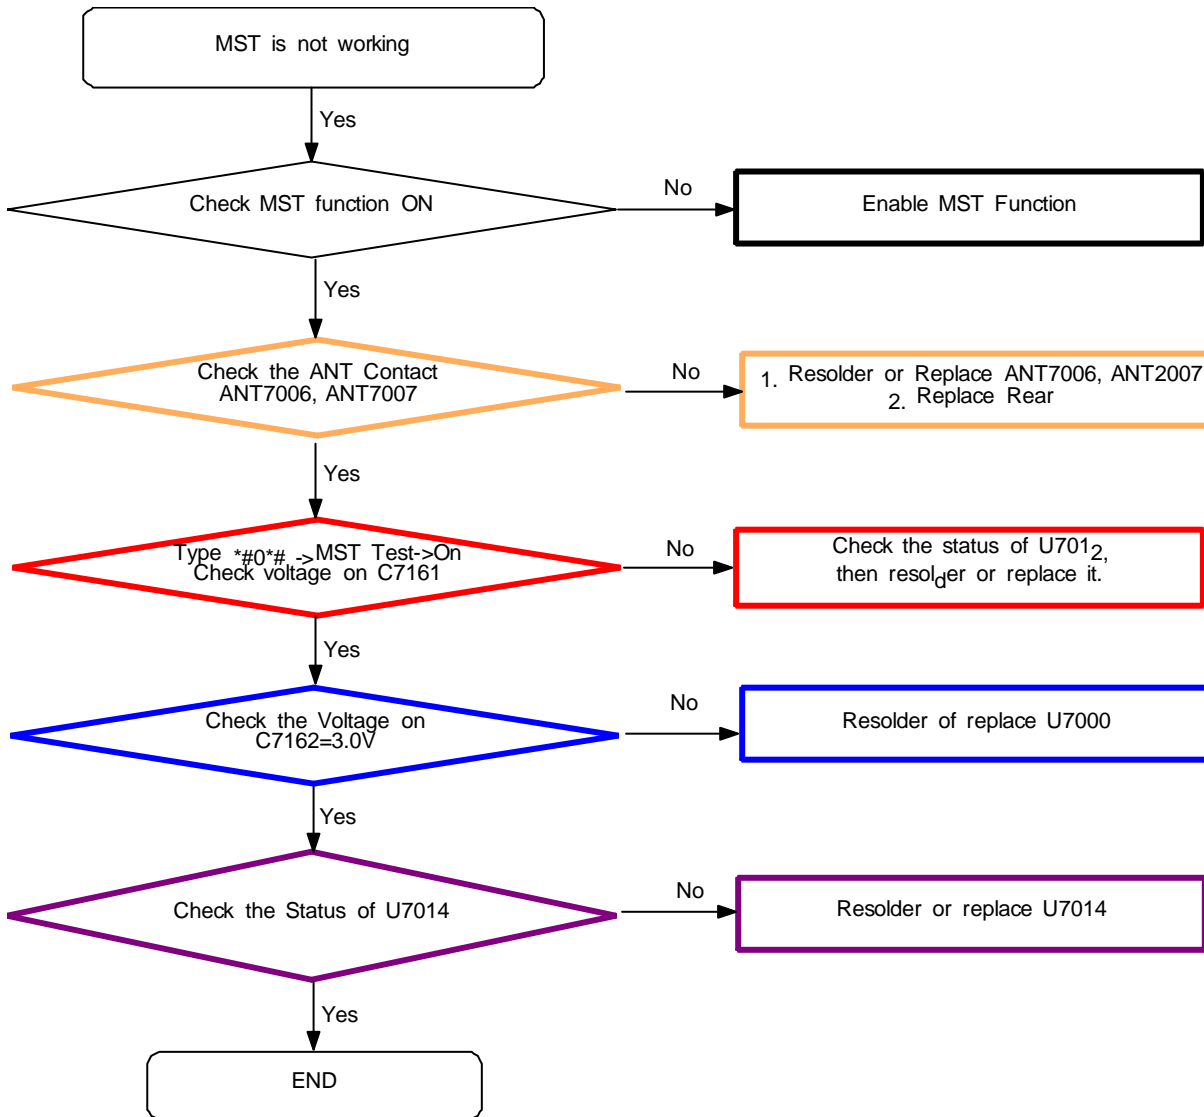

8-3-35. LTE B12 / B17 Tx

8. Level 3 Repair

8-3-36. LTE B13 Tx

8. Level 3 Repair

8-3-37. WCDMA B5 / B8 / LTE B5 / B8 / B18 / B19 / B20 / B26 / B28 Tx

8. Level 3 Repair

8-3-38. DCS1800 / PCS1900 Tx

8. Level 3 Repair

8-3-39. WCDMA B1 / B2 / B4 / LTE B1 / B2 / B3 / B4 / B25 / TDS CDMA B34 / B39 Tx

8. Level 3 Repair

8-3-40. LTE B7 Tx

8. Level 3 Repair

8-3-41. LTE B38 / B40 / B41 Tx

8. Level 3 Repair

8-3-42. MST

8. Level 3 Repair

8-4. Service Schematics

-NC Point(Top View)

UCP601