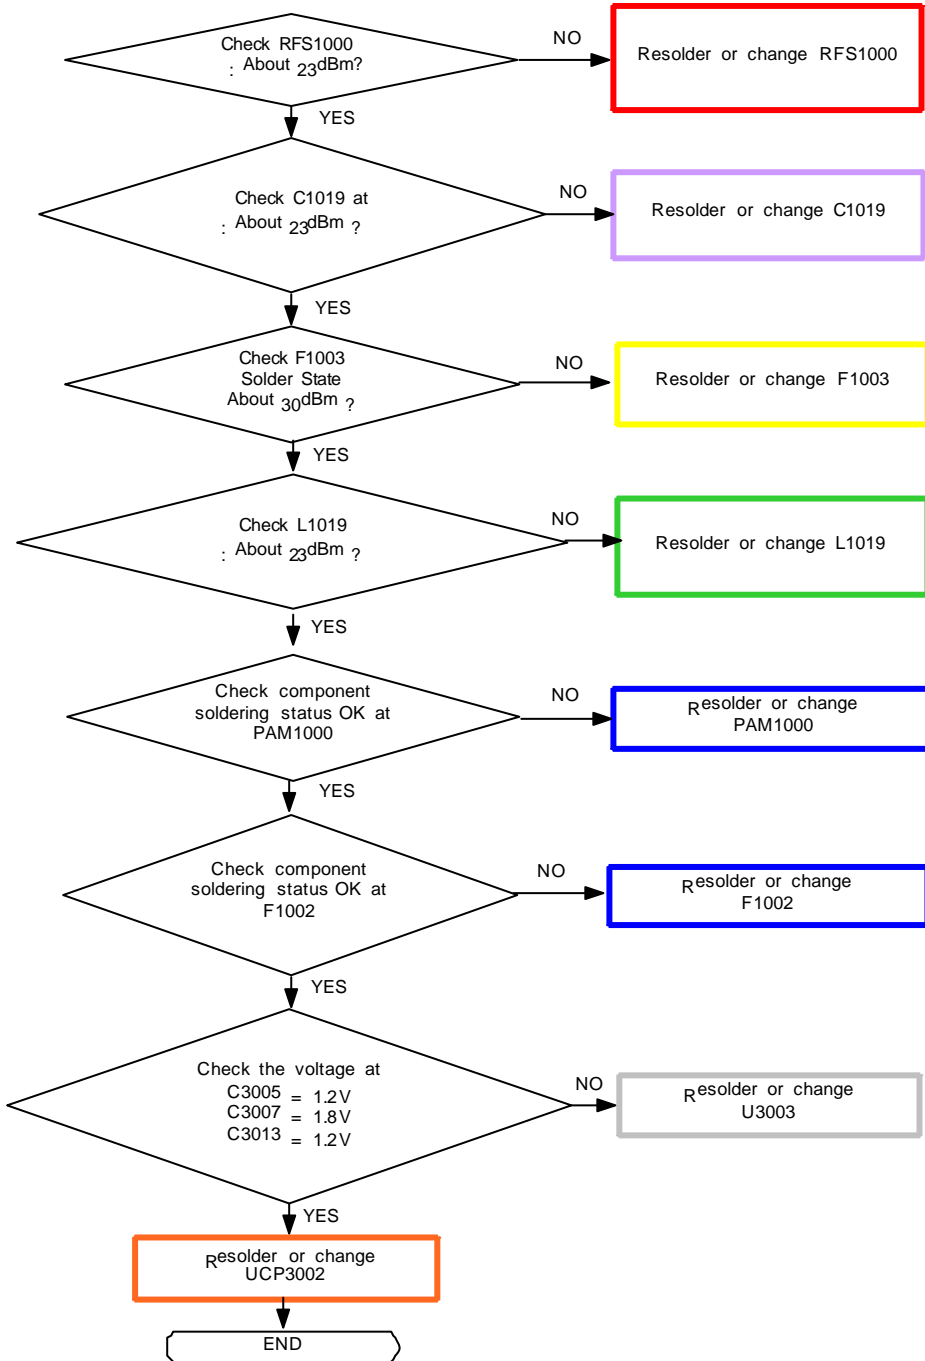

---

8. Level 3 Repair

8-3-36. LTE B13 Tx