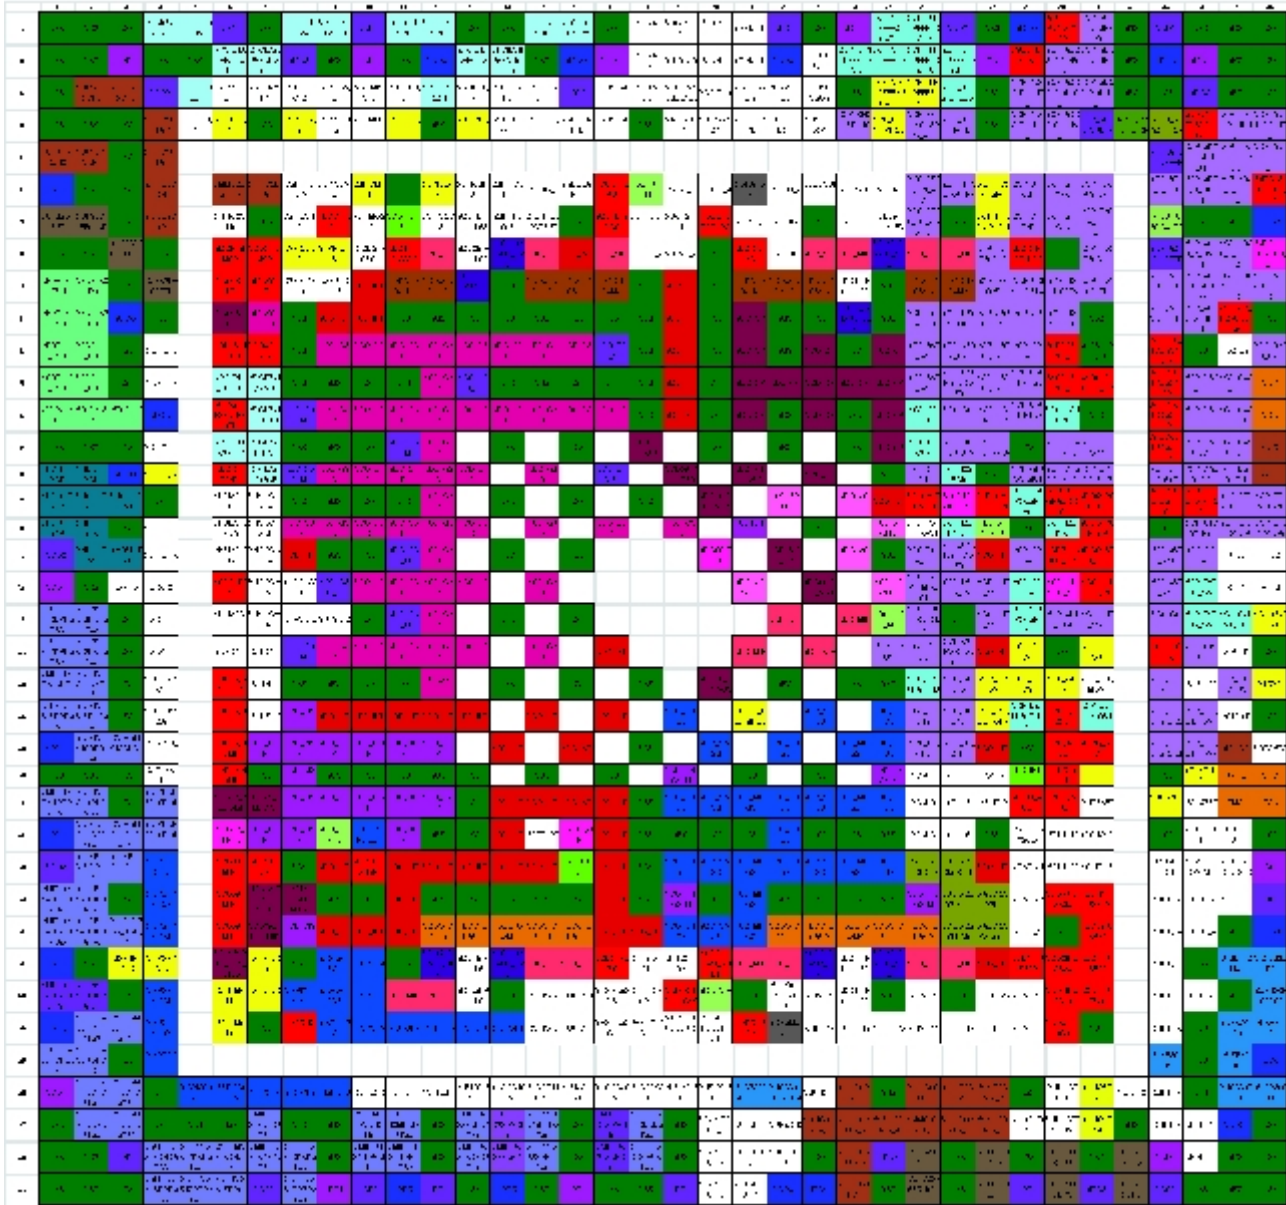

8-4. Service Schematics

-NC Point(Top View)

UCP601