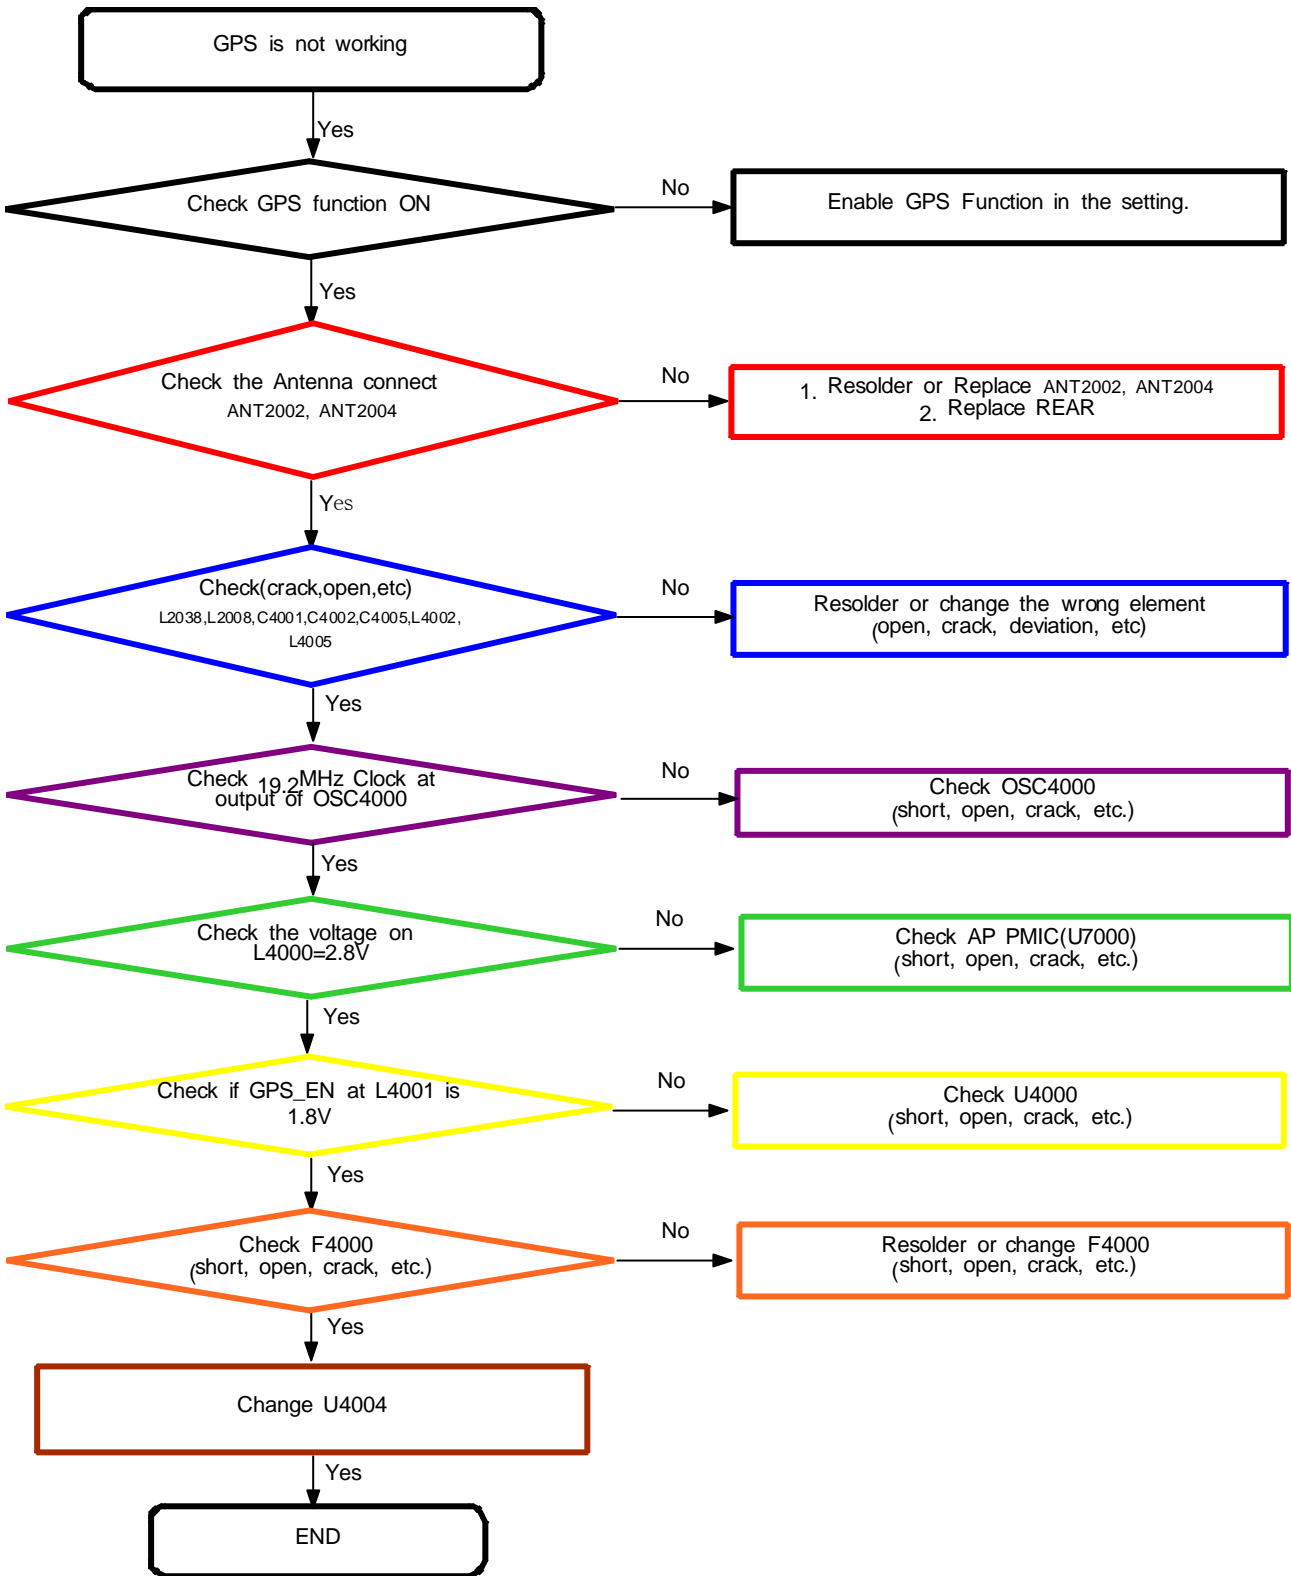

8. Level 3 Repair

8-3-12. GPS