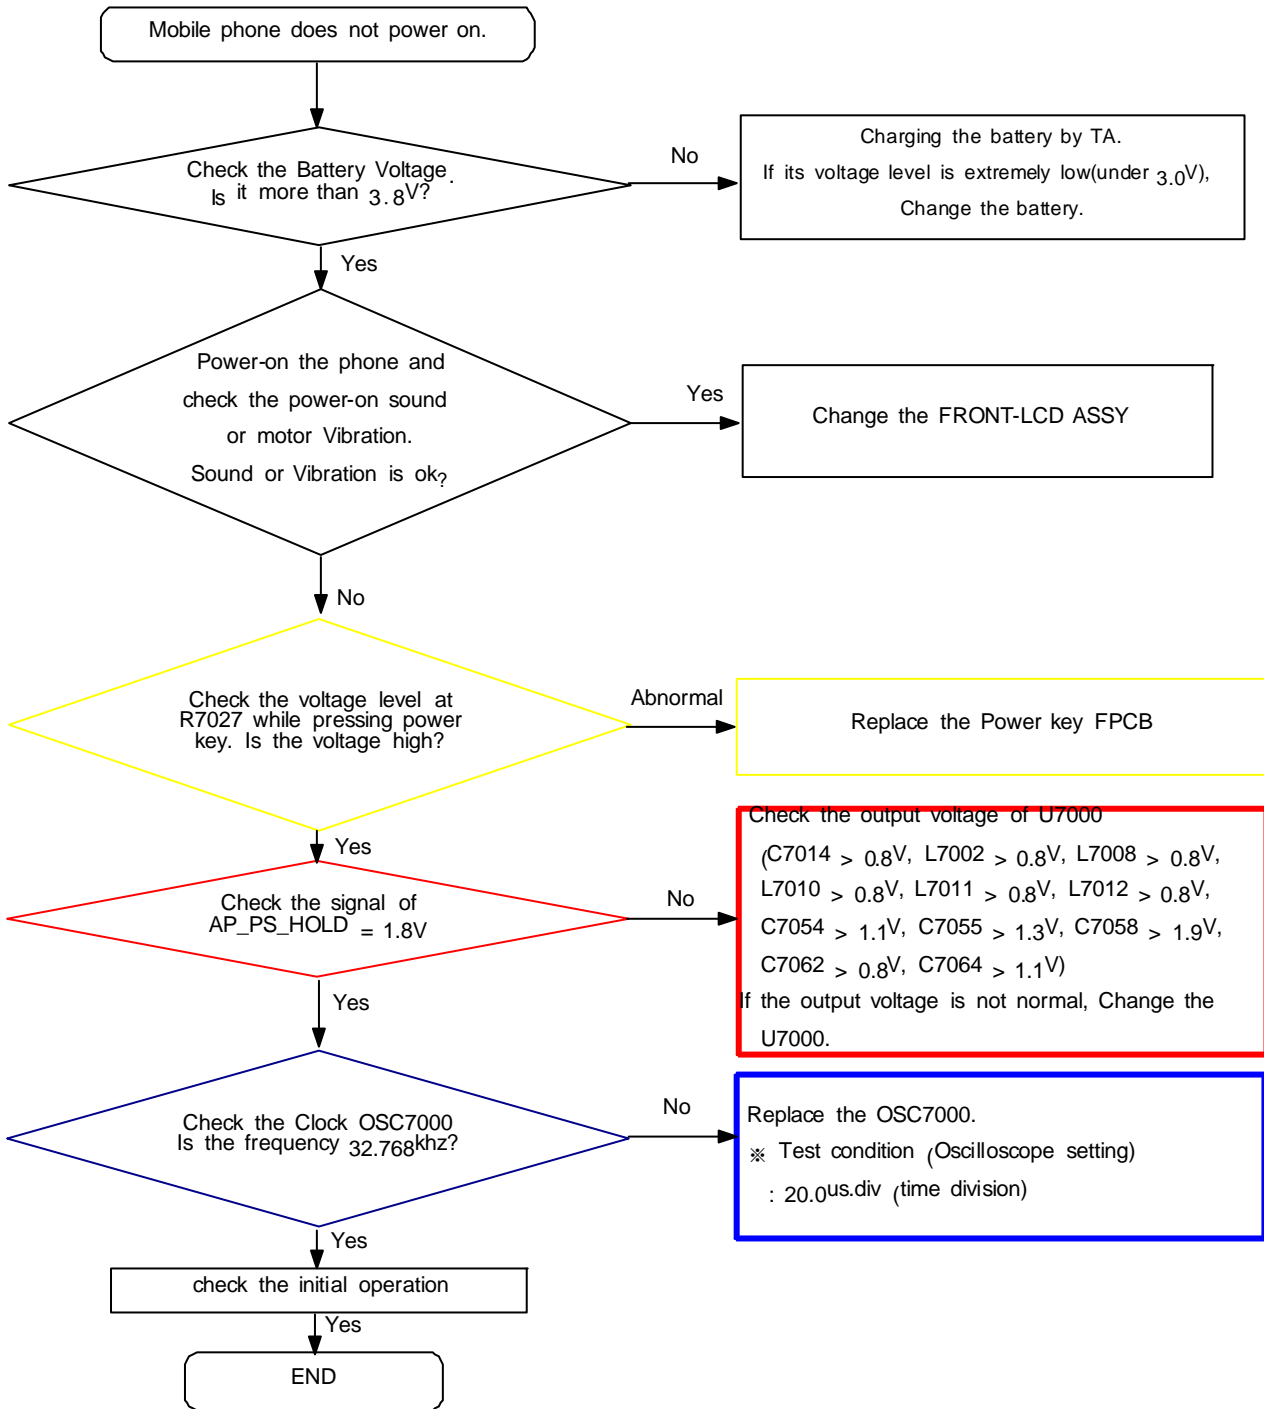

8. Level 3 Repair

8-3-1. Power On