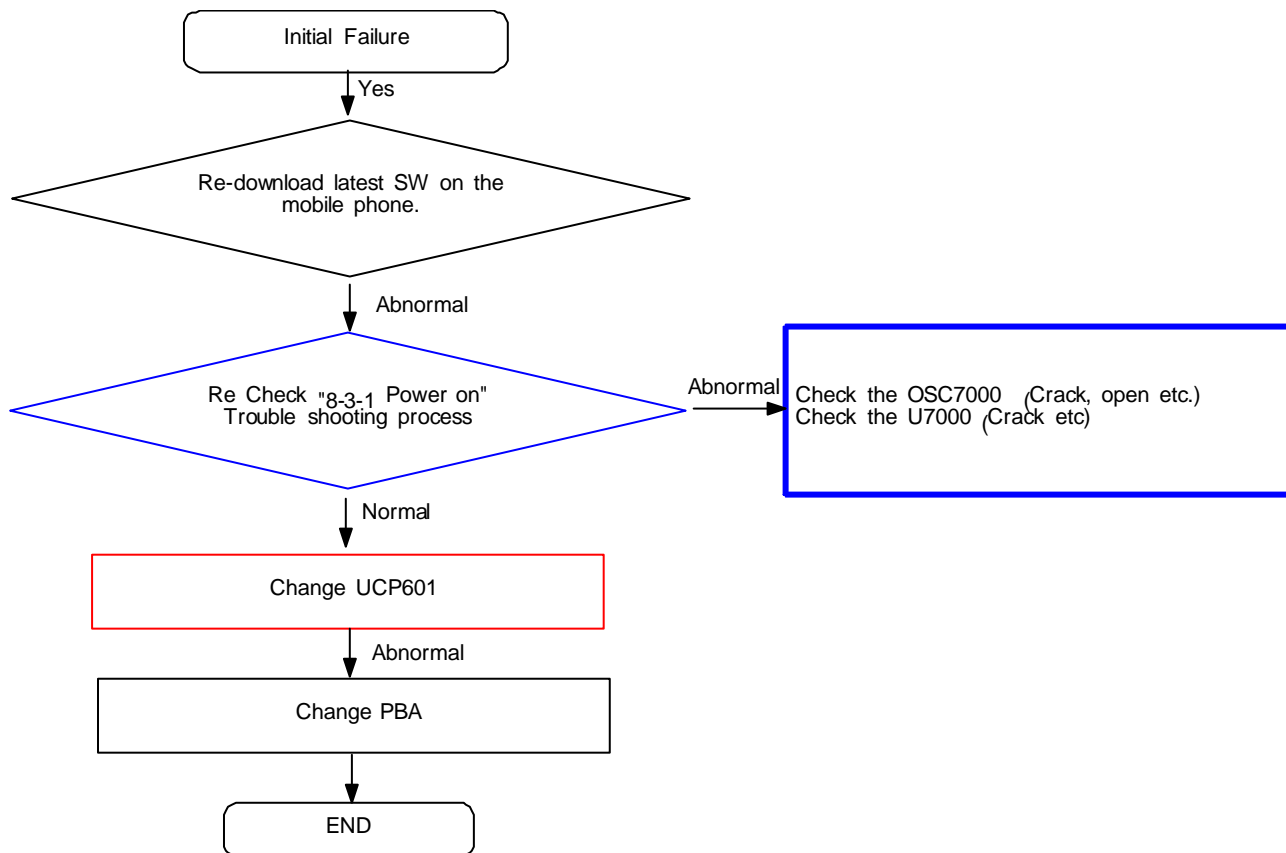

↑ Digital Multimeter

↑ Power Supply

↑ + driver, ESD Safe Tweezer

↑ 8960 & Spectrum Analyzer

↑ Soldering iron

8. Level 3 Repair

8-3-1. Power On

8. Level 3 Repair

8-3-2. Initial

8. Level 3 Repair

8-3-3. No Service

8. Level 3 Repair

8-3-4. SIM & T-Flash Part

8. Level 3 Repair

8-3-5. Charging Part

8. Level 3 Repair