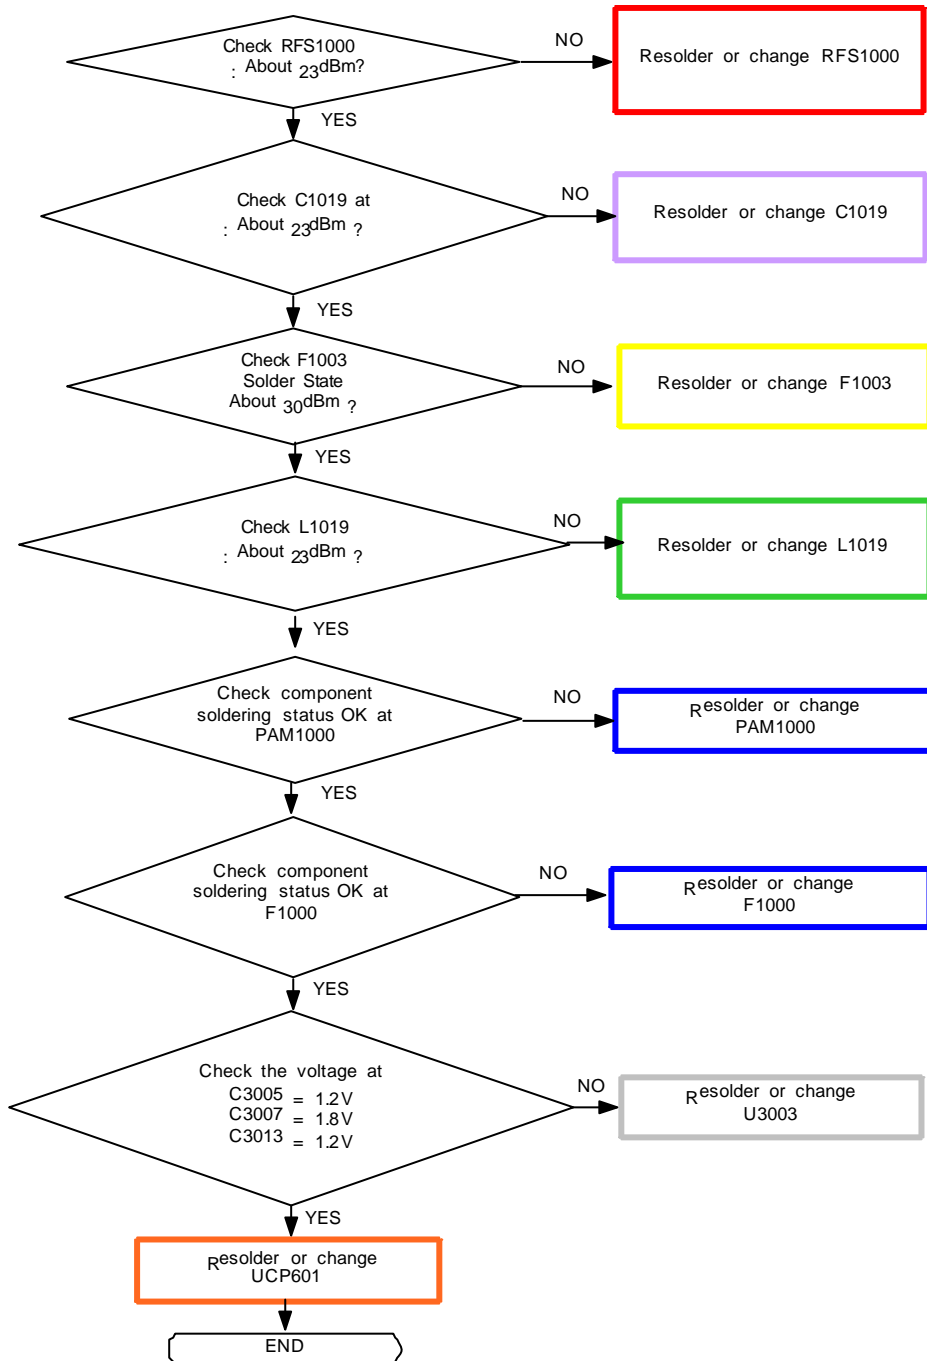

8. Level 3 Repair

8-3-35. LTE B12 / B17 Tx