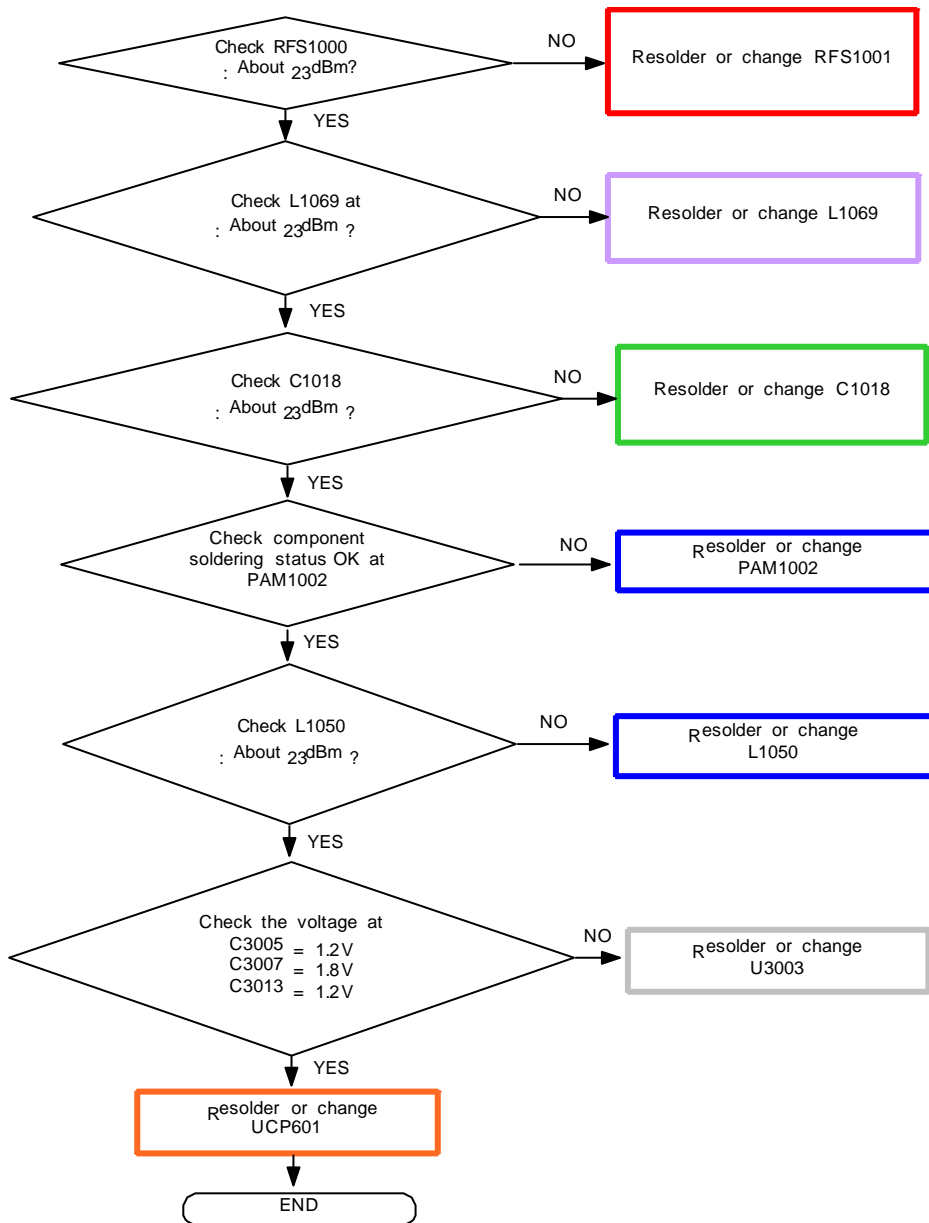

8-3-39. WCDMA B1 / B2 / B4 / LTE B1 / B2 / B3 / B4 / B25 / TDS CDMA B34 / B39 Tx

8. Level 3 Repair

8-3-40. LTE B7 Tx

8. Level 3 Repair

8-3-41. LTE B38 / B40 / B41 Tx

8. Level 3 Repair

8-3-42. MST

8. Level 3 Repair

8-4. Service Schematics

-NC Point(Top View)

UCP601