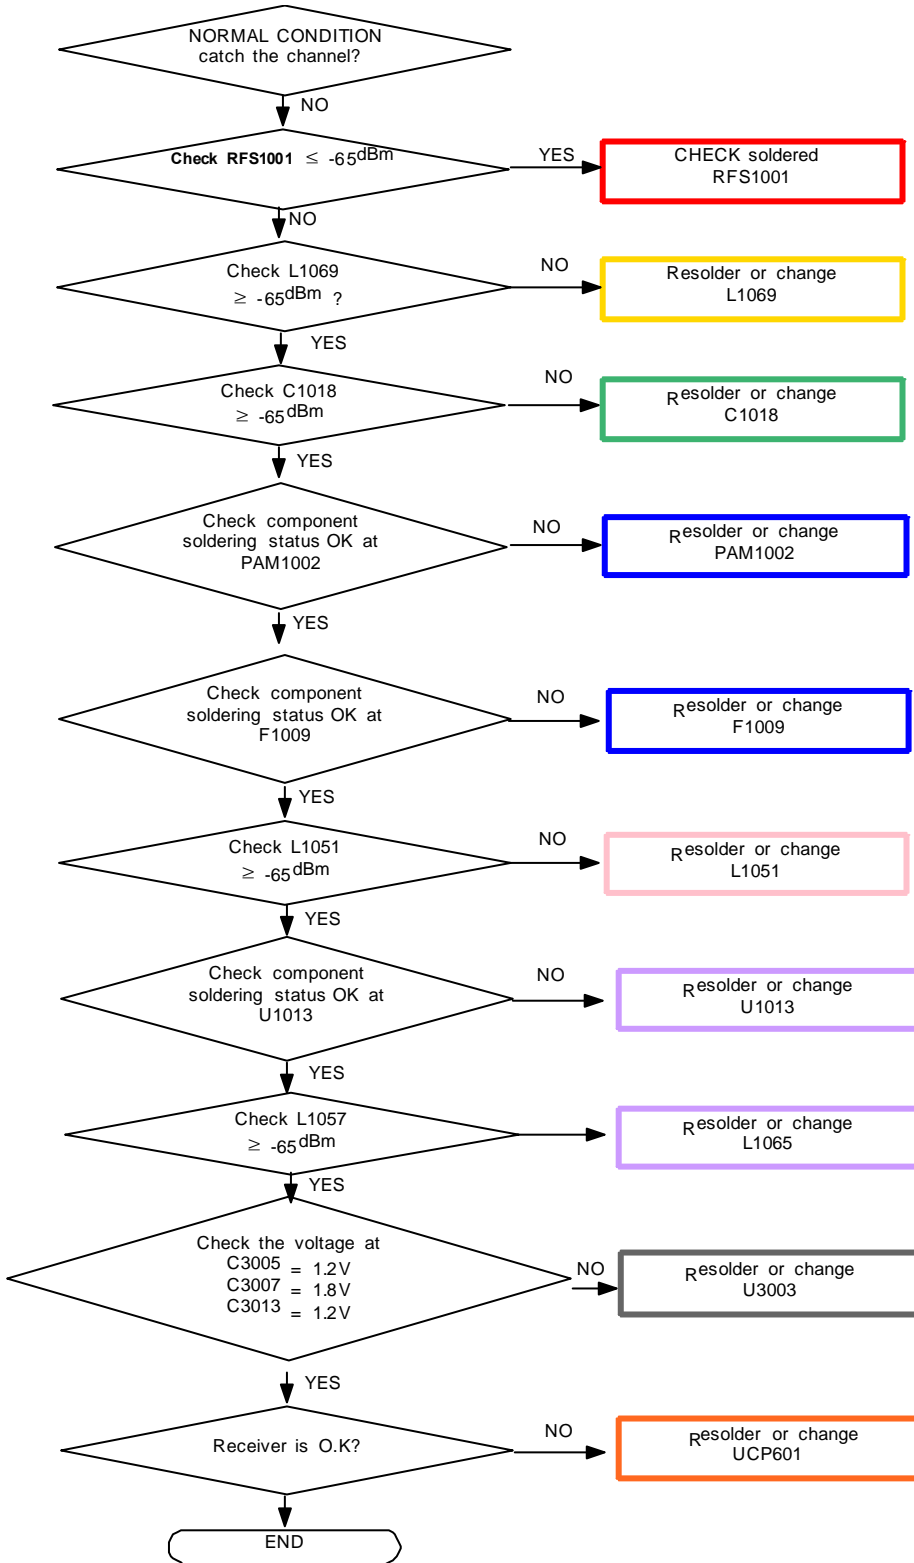

8-3-31. LTE B40 Rx

8. Level 3 Repair

8-3-32. WCDMA B1 / B4 / LTE B1 / B4 4RxD

8. Level 3 Repair

8-3-33. LTE B3 4RxD

8. Level 3 Repair

8-3-34. GSM850 / 900 Tx

8. Level 3 Repair

8-3-35. LTE B12 / B17 Tx

8. Level 3 Repair

8-3-36. LTE B13 Tx

8. Level 3 Repair

8-3-37. WCDMA B5 / B8 / LTE B5 / B8 / B18 / B19 / B20 / B26 / B28 Tx

8. Level 3 Repair

8-3-38. DCS1800 / PCS1900 Tx

8. Level 3 Repair