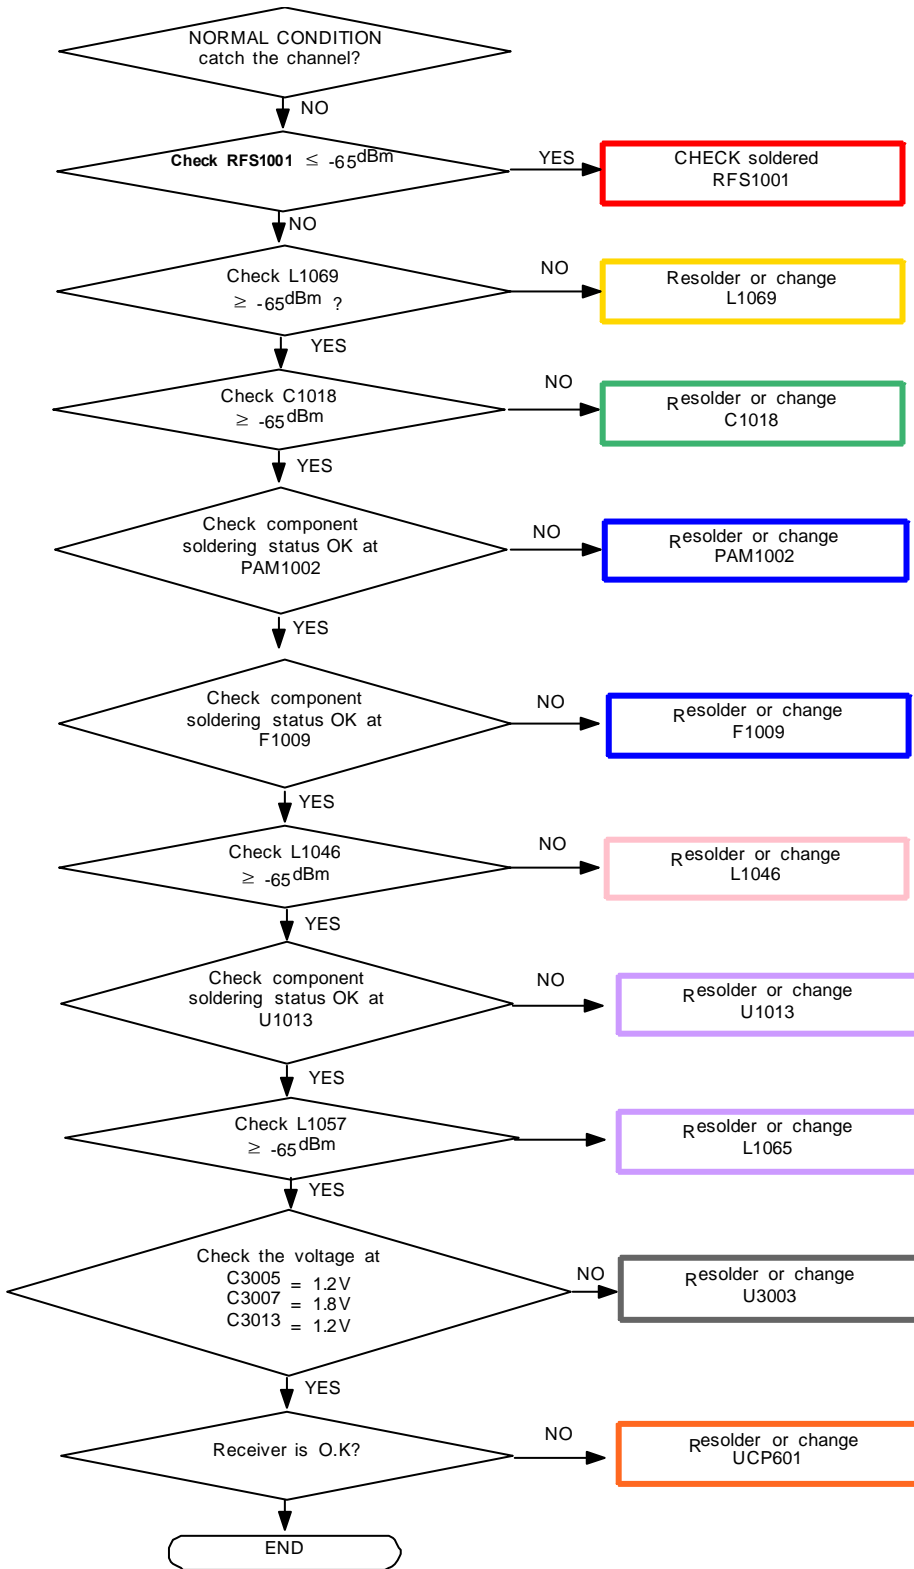

8. Level 3 Repair

8-3-32. WCDMA B1 / B4 / LTE B1 / B4 4RxD