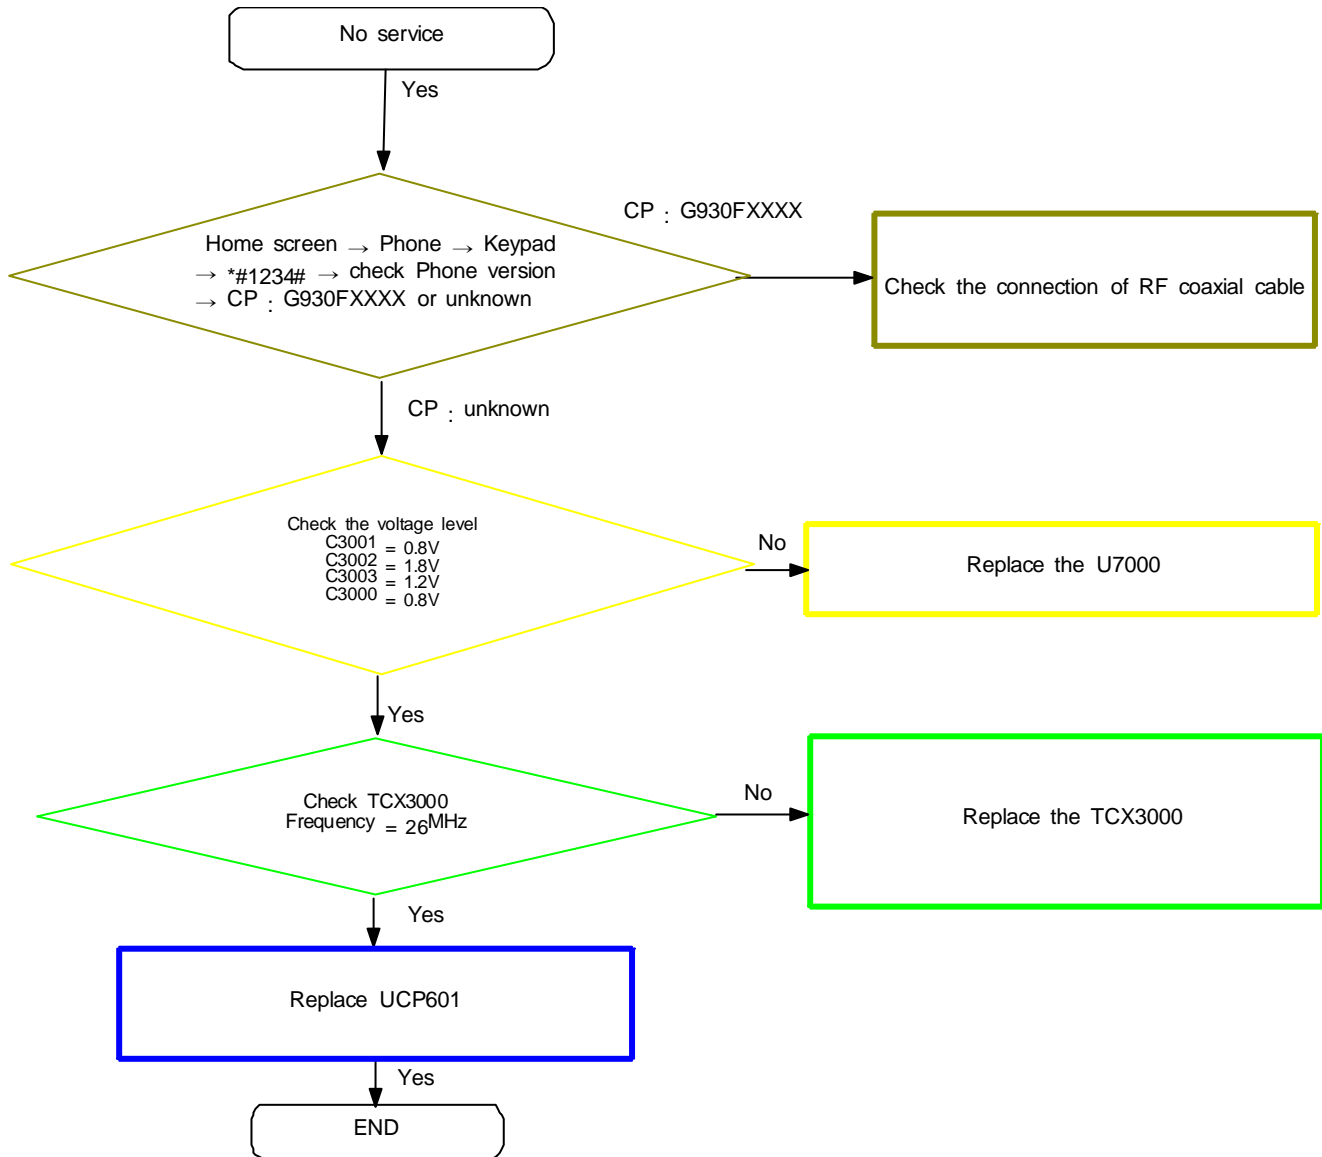

8. Level 3 Repair

8-2-3. Sub_TOP

8. Level 3 Repair

8-2-4. Sub_Bottom

8. Level 3 Repair

8-3. Flow Chart of Troubleshooting

Equipments

↑ Oscilloscope

↑ Digital Multimeter

↑ Power Supply

↑ + driver, ESD Safe Tweezer

↑ 8960 & Spectrum Analyzer

↑ Soldering iron

8. Level 3 Repair

8-3-1. Power On

8. Level 3 Repair

8-3-2. Initial

8. Level 3 Repair

8-3-3. No Service

8. Level 3 Repair

8-3-4. SIM & T-Flash Part

8. Level 3 Repair

8-3-5. Charging Part

8. Level 3 Repair

8-3-6. OTG

8. Level 3 Repair

8-3-7-1. Sensor Hub

8. Level 3 Repair

8-3-7-2. Magnetic Sensor

8. Level 3 Repair

8-3-7-3. 6Axis Sensor

8. Level 3 Repair