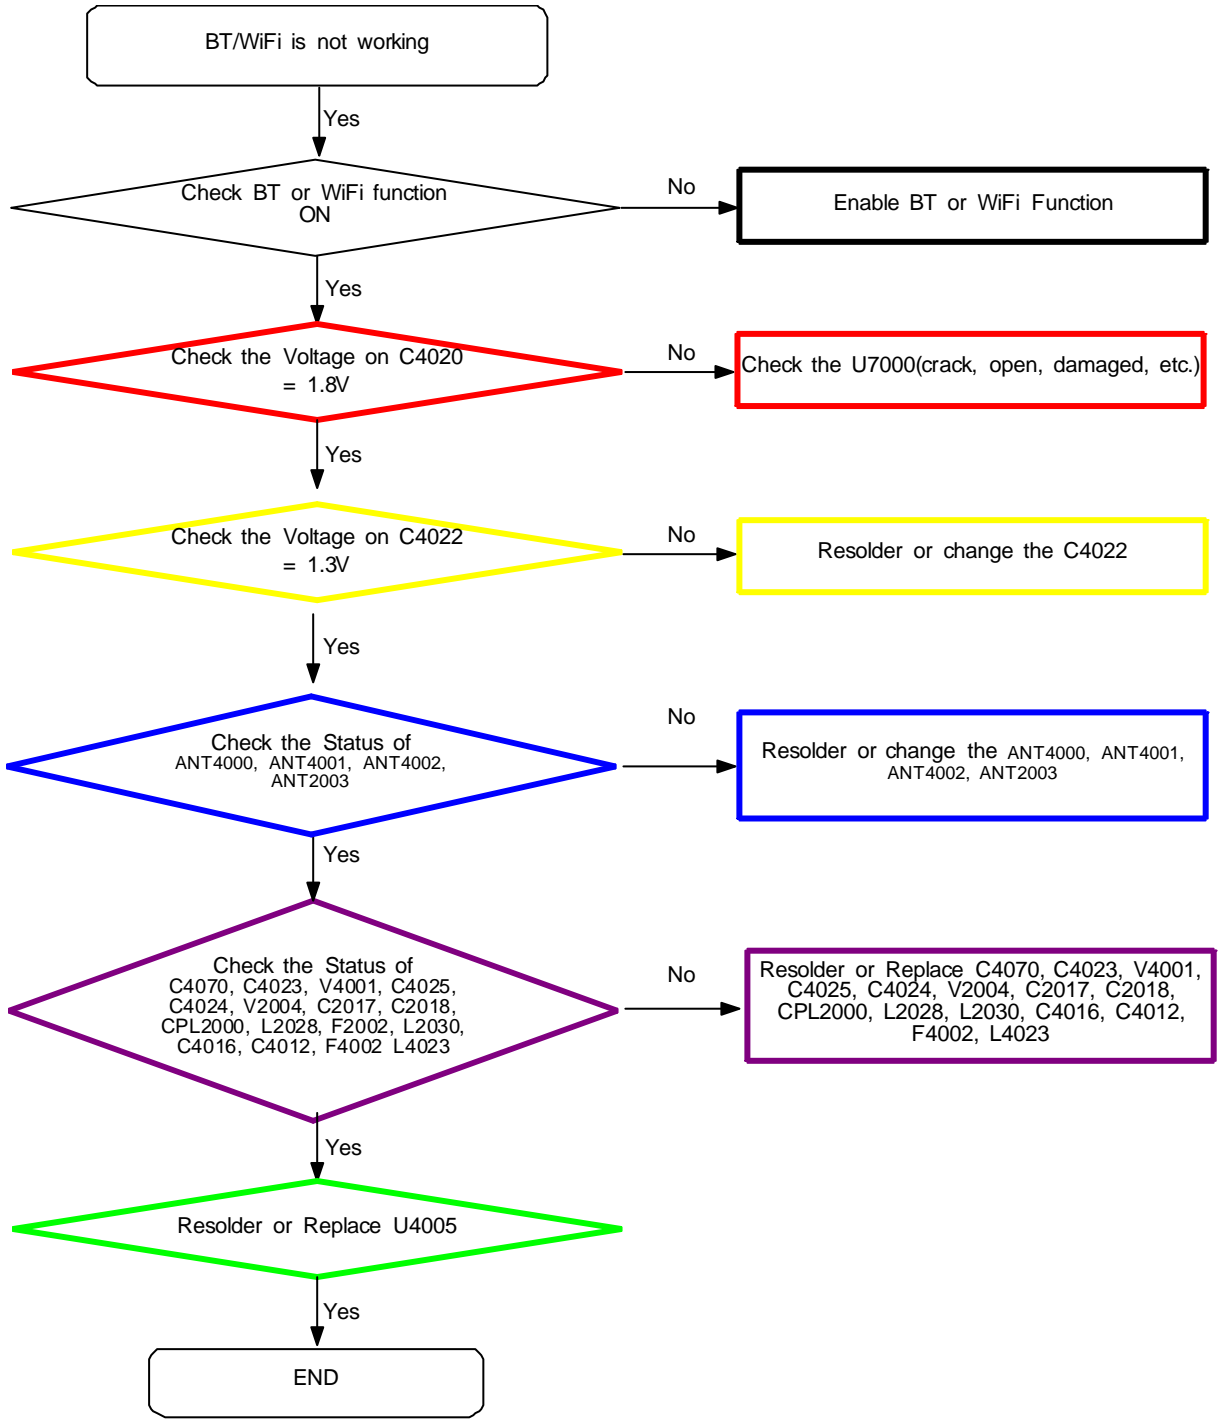

8. Level 3 Repair

8-3-11. BT/WIFI