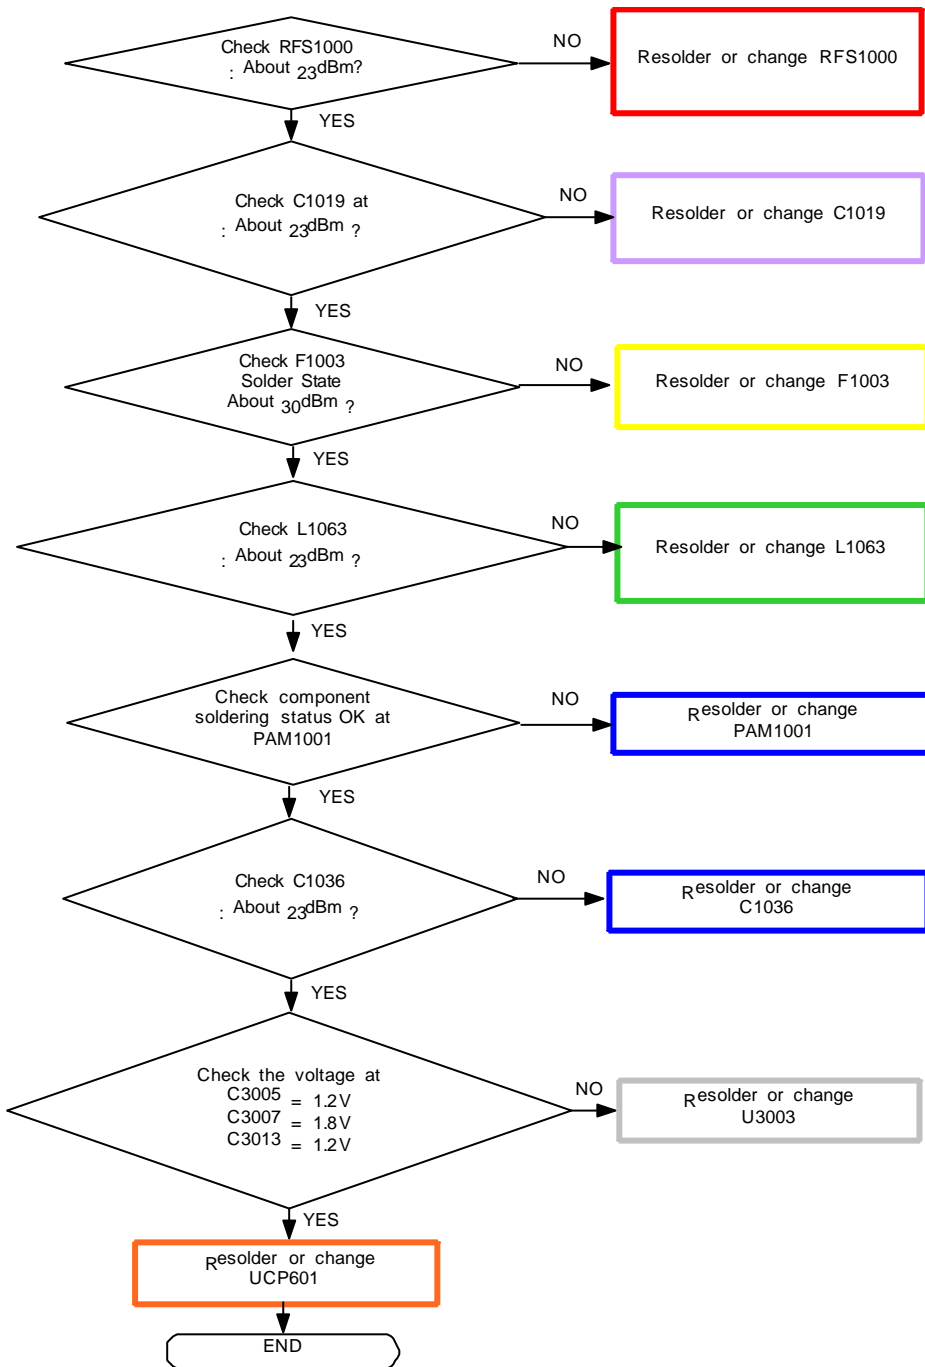

---

8. Level 3 Repair

8-3-39. WCDMA B1 / B2 / B4 / LTE B1 / B2 / B3 / B4 / B25 / TDS CDMA B34 / B39 Tx